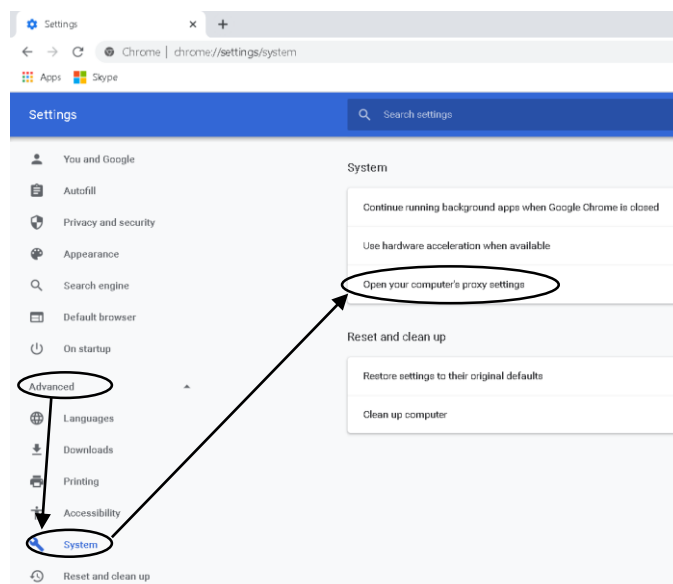

5. Turn off Automatically detect settings and turn on Use a proxy server
6. Enter Address “**diglib-proxy.numl.edu.pk**” and Port No “**8088**”