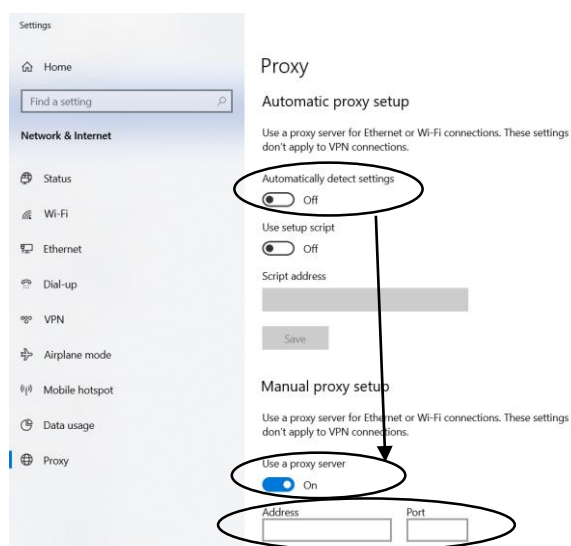

## Off-Campus Digital Library access for Google Chrome

1. Click on  and Click on settings

2. Go to Advance Option
3. Click on System
4. Click on Open your computer's proxy settings

5. Turn off Automatically detect settings and turn on Use a proxy server
6. Enter Address “**diglib-proxy.numl.edu.pk**” and Port No “**8088**”