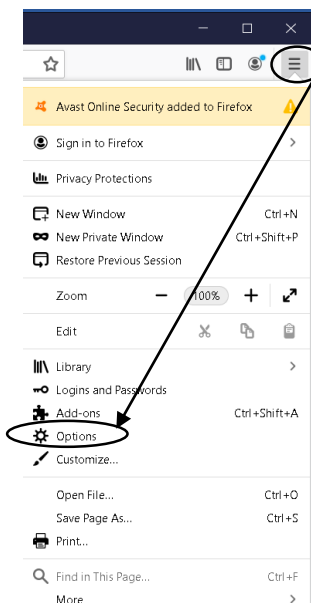

Off-Campus Digital Library access for Mozilla Firefox

1. Click on and go to Options

2. Scroll Down and go to Network Settings, Click on Settings...