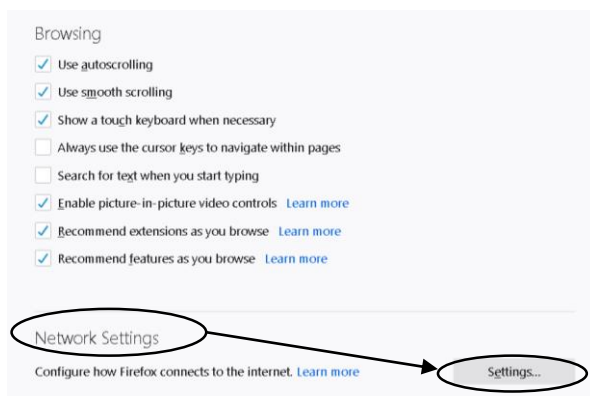

Off-Campus Digital Library access for Mozilla Firefox

1. Click on and go to Options

2. Scroll Down and go to Network Settings, Click on Settings...

3. Select Manual proxy configuration
4. Enter HTTP Proxy “**diglib-proxy.numl.edu.pk**” and Port No “**8088**”
5. Check the option “Also use this proxy for FTP and HTTPS”

Now Digital Library is accessible on Mozilla Firefox

You are further requested to have your login ID and Password obtained from Server Room (Salam Block), NUML, Islamabad OR e-mail to: sys@numl.edu.pk for further assistance.

For Information: Digital Library Resource URL is <http://www.digitallibrary.edu.pk/numl.html>