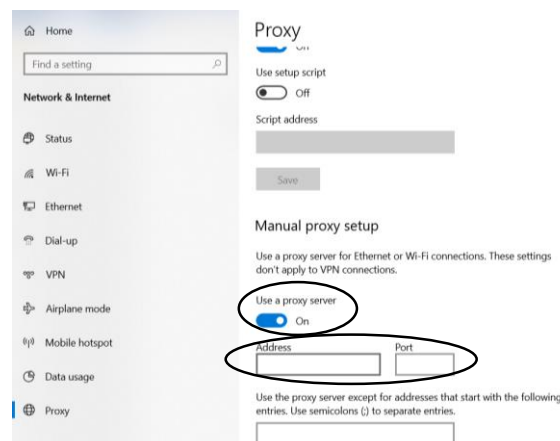

### **Off-Campus Digital Library access for Internet Explorer**

1. Click on ... and go to Settings

2. Go to Advance and Click on Open Proxy Settings

3. Go to Manual Proxy Setup
4. Turn off Automatically detect settings and turn on Use a proxy server
5. Enter Address “**diglib-proxy.nu.nl.edu.pk**” and Port No “**8088**”